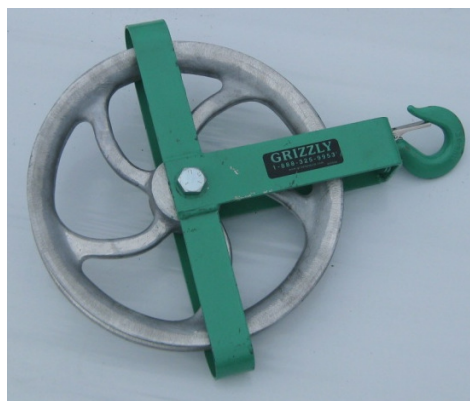

GRIZZLY™ EQUIPMENT

599 000 12" GIN WHEEL WITH HOOK

All purpose gin wheel, can be used with #530 500 and #531 000 hand hoists.

Heavy duty
Aluminum wheel
Ball bearings

WEIGHT : 10 LBS

WWW.GRIZZLYEQUIP.COM

TEL ; (514) 325-1260 / 1-888-325-9953